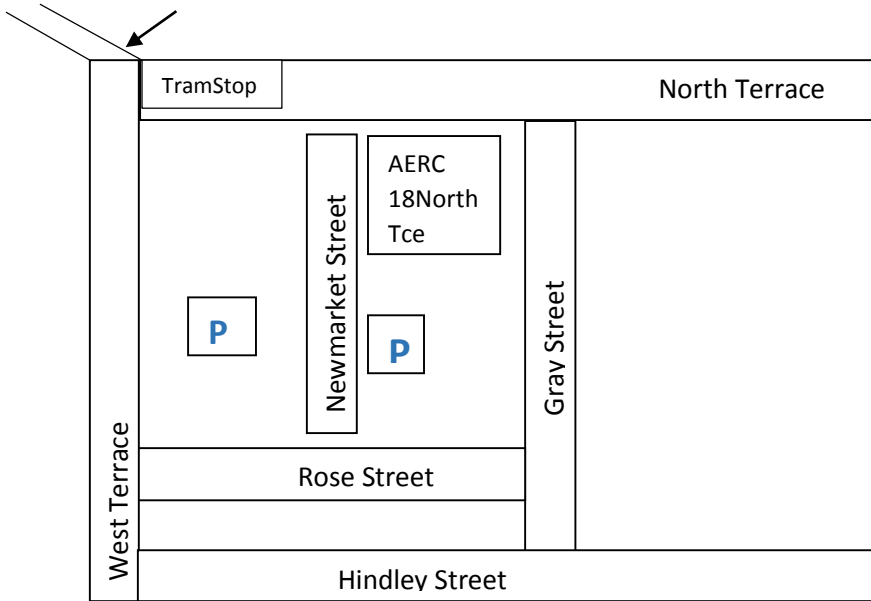

ADELAIDE EYE &
RETINA CENTRE

Port Road

Level 2, 18 North Terrace Adelaide

FOR YOUR APPOINTMENT

- Please bring current glasses / sunglasses
- Please bring a list of medication and any allergies
- Name of your GP & Optometrist (full name & phone number)
- Please bring Medicare/Health fund Card/ Pension Card
- Allow 2-3 hours for the first consultation
- Please do not wear perfume or cologne
- You are advised not to drive as your pupils will be dilated